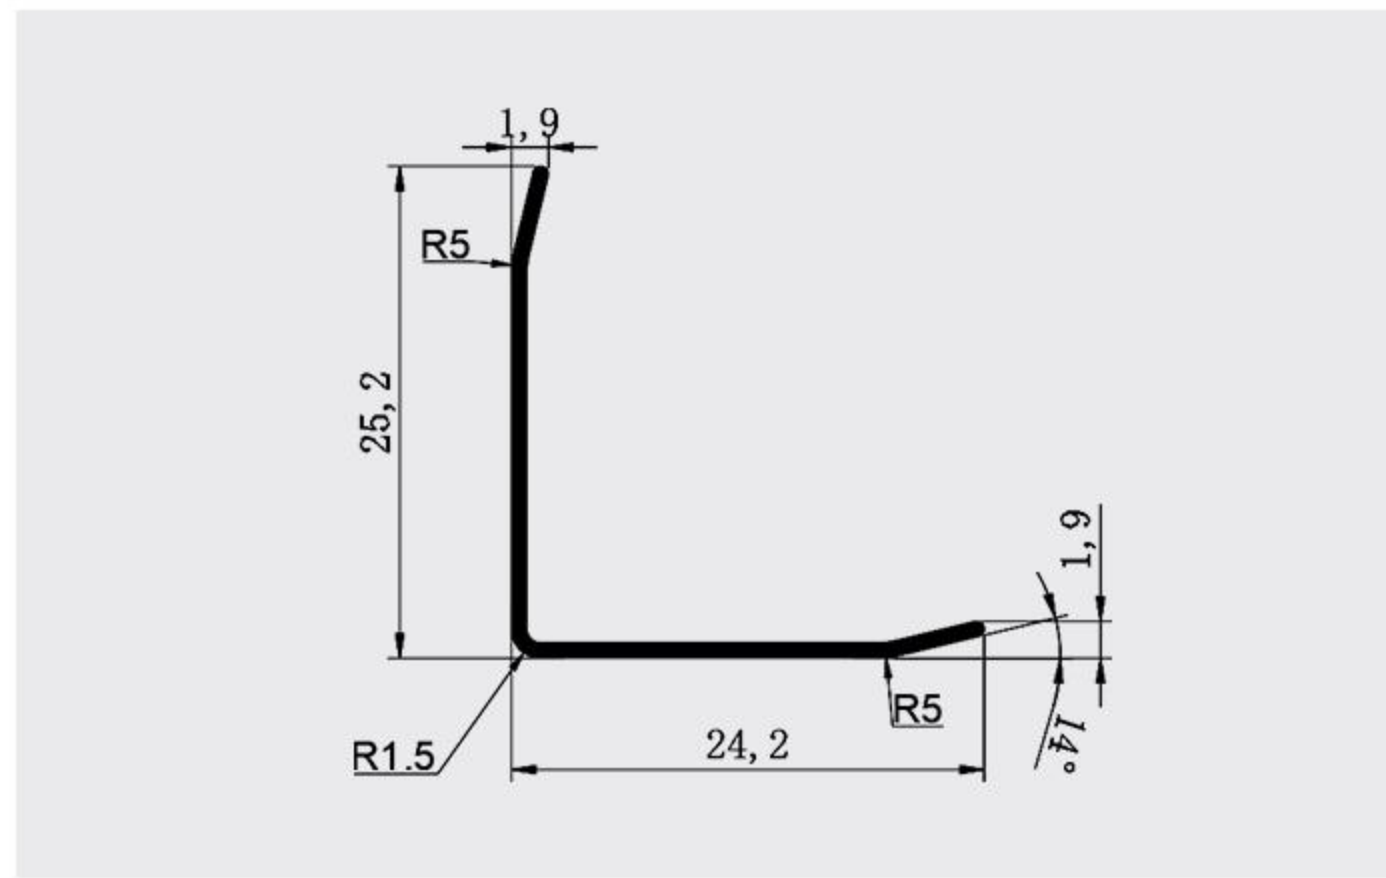

Hero Metal

- Hight quality • Excellent service • Remarkable technique • Outstanding team.

L Shaped Aluminum Trim

The L shaped aluminum trim is used as a side line, which is more conducive to the division of space and creates a more intuitive and clear visual experience.